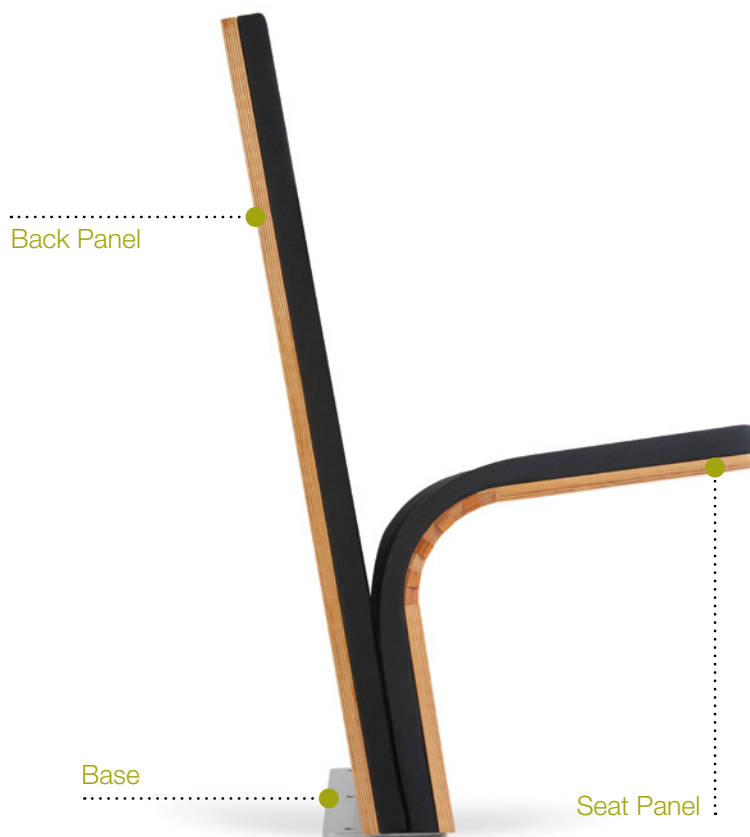

JumpSeat® Finish Guide

Finishes & Textiles

SEAT & BACK: Upholstery

SEAT & BACK PANELS: Birch Plywood (Natural or Stained), Wood Laminates or White Oak Veneer

BASE: Silver or Black

TEXTILES:

- Fabric – Chioccarello Summano Card, Chioccarello Expo Card, Chioccarello Salo Card, Camira Xtreme Card, Camira X2 Card or Chioccarello Lanee Melange Card
- Coated Fabric – Spradling Coated Card & Spradling Valencia Vinyl Card